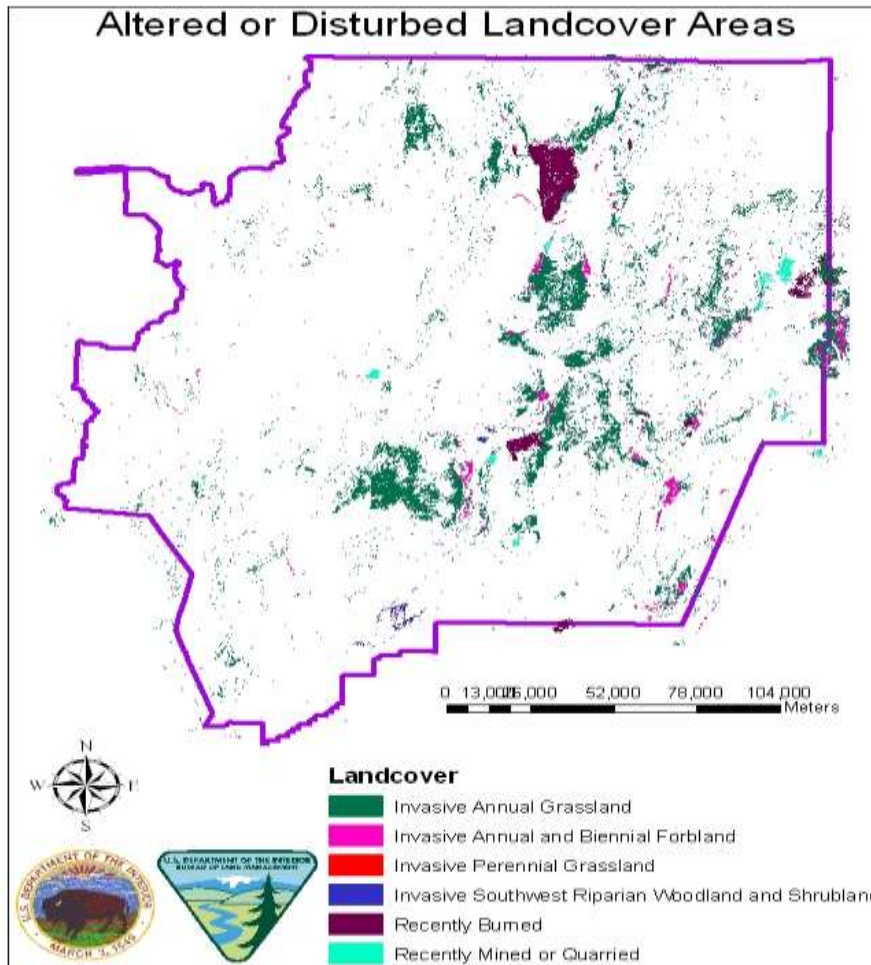

# Winnemucca District 2.5 Million Acres Burned 1984 through 2008

# Disturbed Lands

Disturbance	Acres
Invasive Annual Grassland	708,540
Invasive Annual and Biennial Forbland	94,682
Invasive Perennial Grassland	2,374
Invasive Southwest Riparian Woodland and Shrubland	12,793
Recently Burned	104,564
Recently Mined or Quarried	21,115
<b>Total</b>	<b>944,068</b>