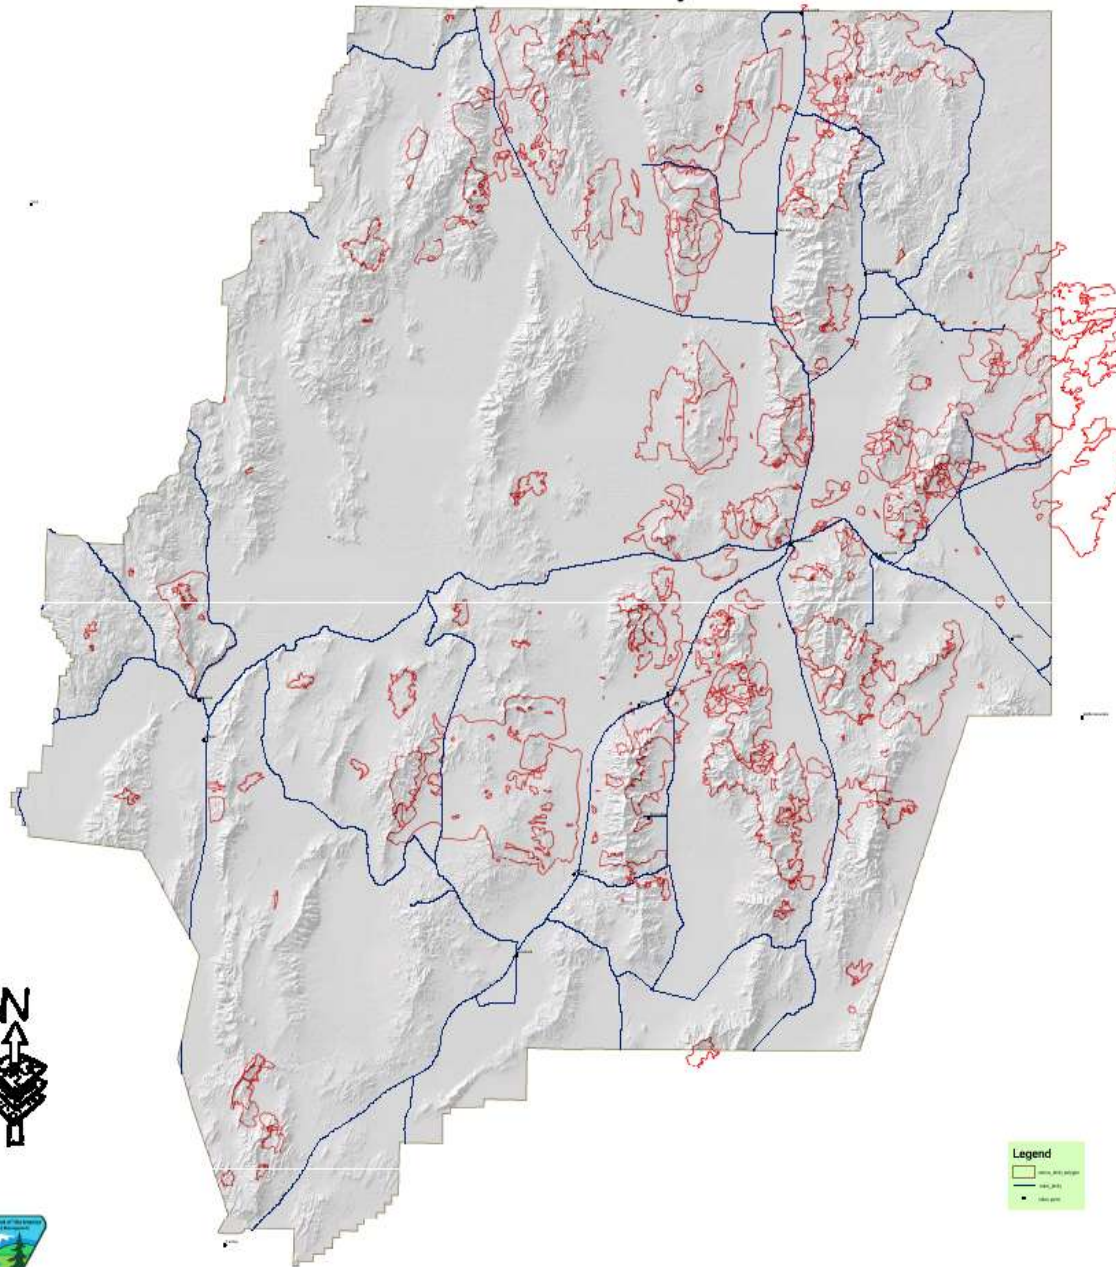

Fire History

Fire History 2008

Legend

- Fire History
- 2008
- 2009