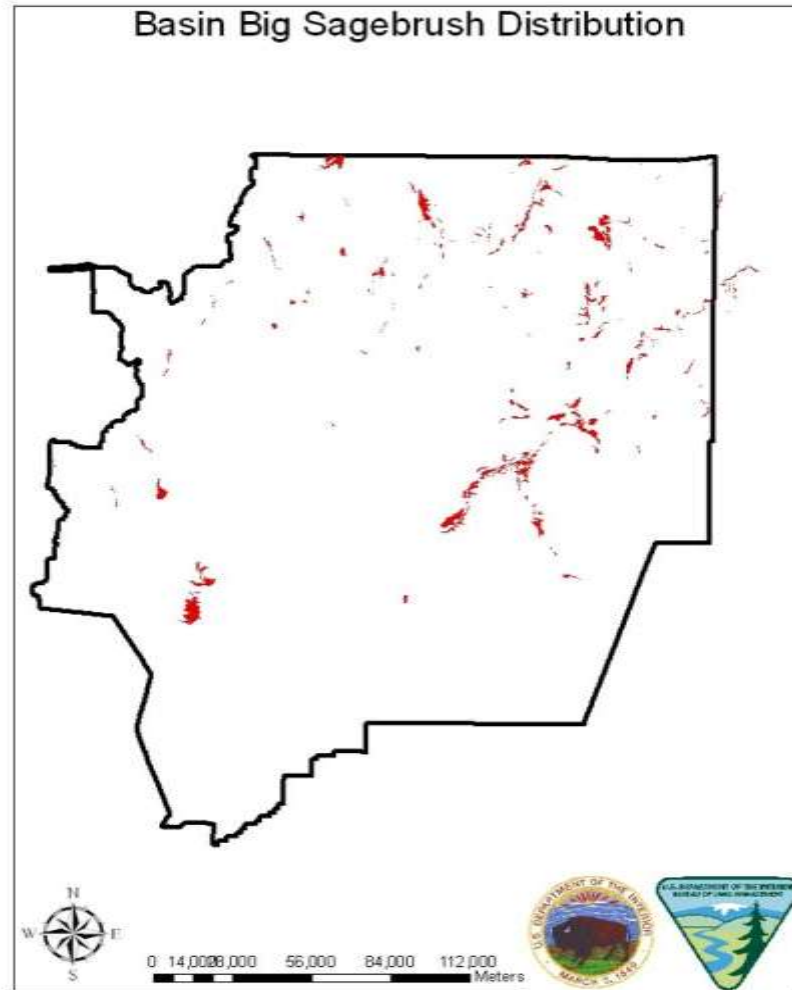

Railroad Fire  
Sonoma Range  
Loamy Slope 12-14  
2 years old

July 1988

# Railroad Fire Sonoma Range Loamy Slope 12-14 9 years old

June 1995

	Density (plants/m <sup>2</sup> )	
	1988	1995
<b>Sandberg's Bluegrass</b>	0.78	0.00
<b>Crested Wheatgrass</b>	1.23	0.00
<b>Blue Flax</b>	0.11	0.00
<b>Rabbitbrush</b>	0.04	4.93
<b>Mountain Big Sagebrush</b>	0.00	3.03

# Basin Big Sagebrush

Eightmile Fire  
Quinn River Valley  
Sodic Terrace 8-10  
One year old

June 1988